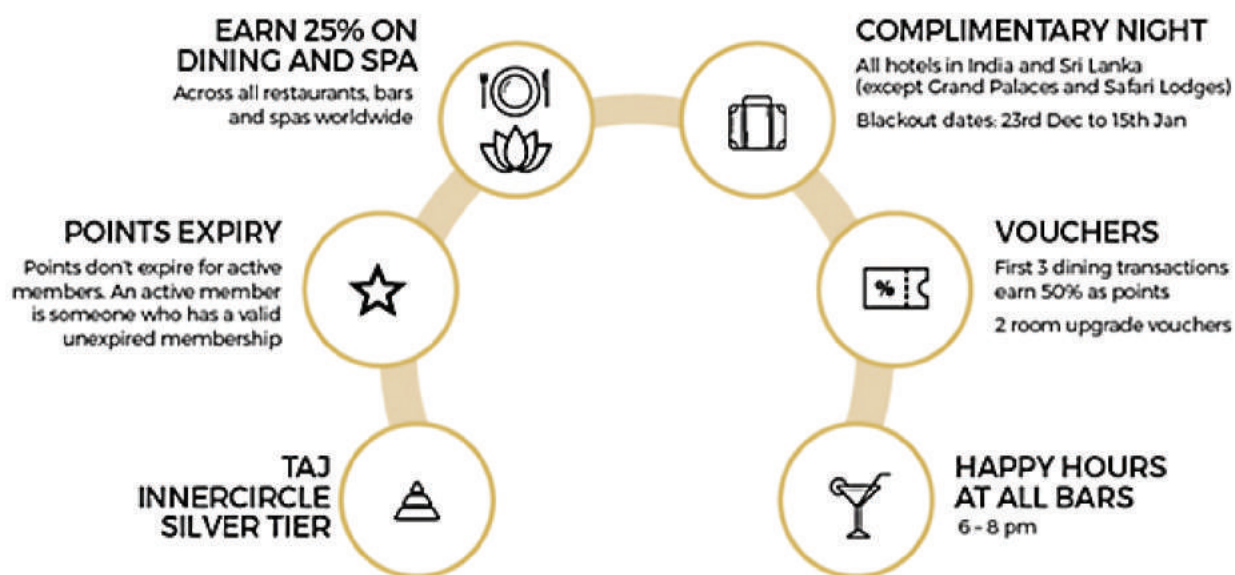

EPICURE

Taj Lands End, Mumbai

The Taj Hotels Palaces Resorts Safaris presents to the connoisseurs of fine dining an exclusive programme - **Epicure**.

The next time you dine at any of our celebrated restaurants and stellar bars worldwide or relax at our widely recognized Jiva Spa, you will **earn 25% of your dining and spa spends** as Epicure Points. These Points can be redeemed to settle your dining bills or accumulated for future spends or a stay at the Taj hotel.

TAJ EPICURE MEMBERSHIP BENEFITS

PRICE INR 13,500 + Taxes

Please call **011 49401658** (Monday through Saturday, 9:30 am to 6:30 pm)

or email us at epicuresales.del@tajhotels.com

*Conditions apply

Curated Events from Taj Inncircle

CIRCLE SERIES

Wine and Dine Specials at The Taj

FOOD & DRINKS

This email was sent to you by TLC® Relationship Management Pvt Ltd on behalf of Taj Epicure at «EmailAddress» because you have previously interacted with Taj Hotels in India. Please be sure to add tajhotels.com to the "safe list" in your e-mail programme to ensure that you receive our messages.